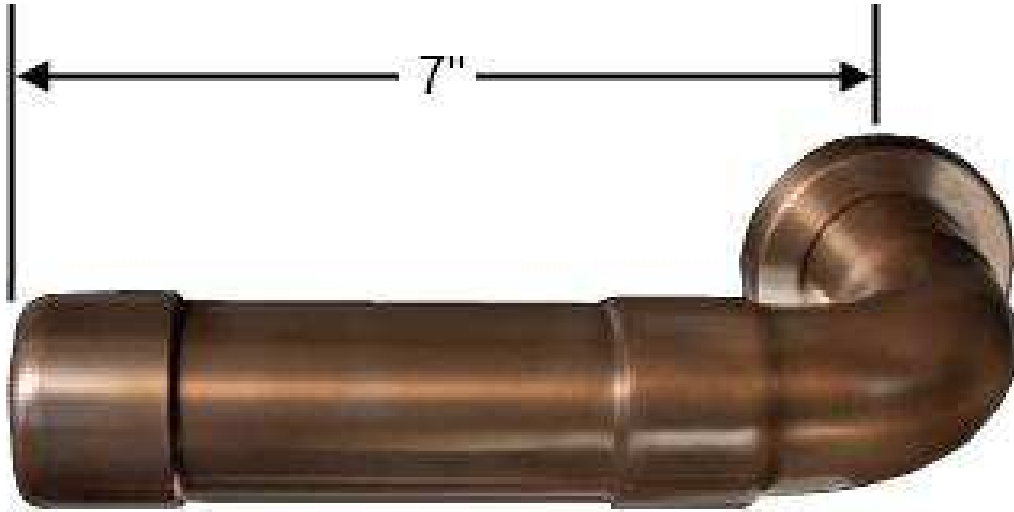

PRODUCT SPECIFICATIONS

Waterbridge Toilet Paper Holder
WB-ACC-TP-2

Sept 2013

- Mounting screws included
- Custom finishes available
